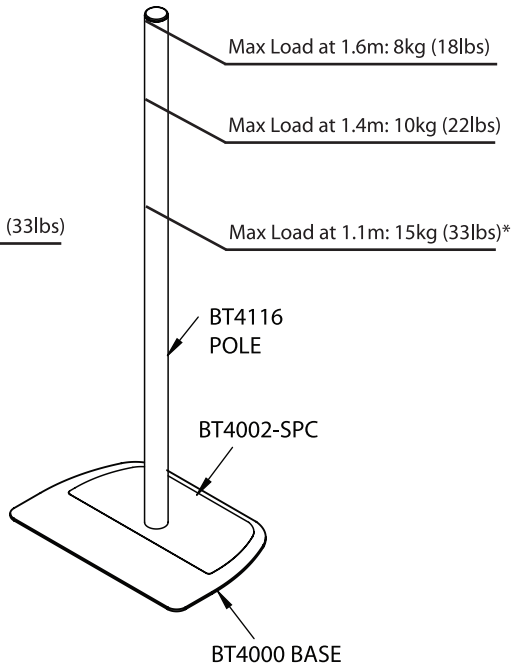

Please keep these instructions for future reference.

MAXIMUM LOADS

BT4000 with 1.1m Pole

BT4000 with 1.6m Pole

**The top of the pole may be visible when mounting the screen at this height.*

INSTALLATION INSTRUCTIONS