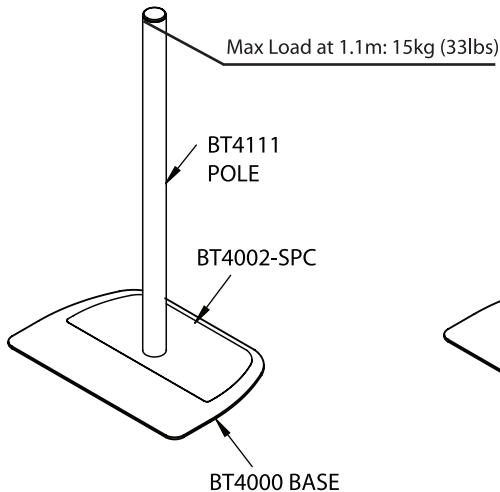

Please keep these instructions for future reference.

MAXIMUM LOADS

BT4000 with 1.1m Pole

BT4000 with 1.6m Pole

**The top of the pole may be visible when mounting the screen at this height.*

INSTALLATION INSTRUCTIONS