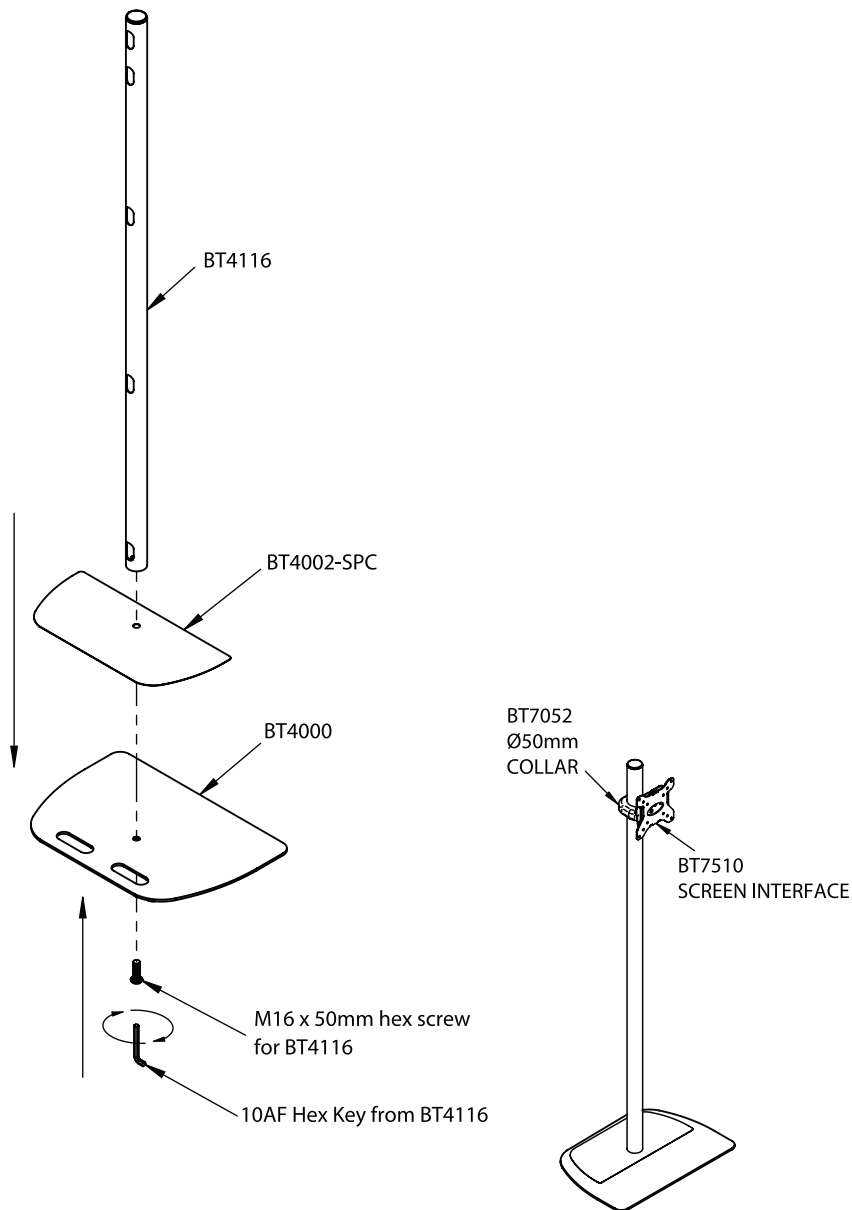

Please keep these instructions for future reference.

MAXIMUM LOADS

BT4000 with 1.1m Pole

BT4000 with 1.6m Pole

**The top of the pole may be visible when mounting the screen at this height.*

INSTALLATION INSTRUCTIONS

ATTACH POLE TO THE BASE

Use the fixing screws supplied with the pole to connect base to pole and cover.

B-TECH AV MOUNTS

BT4000

SMALL FLOOR BASE

USE WITH A BT4111 OR A BT4116 POLE

PRODUCT DIMENSIONS

CONTACT:
info@btechavmounts.com