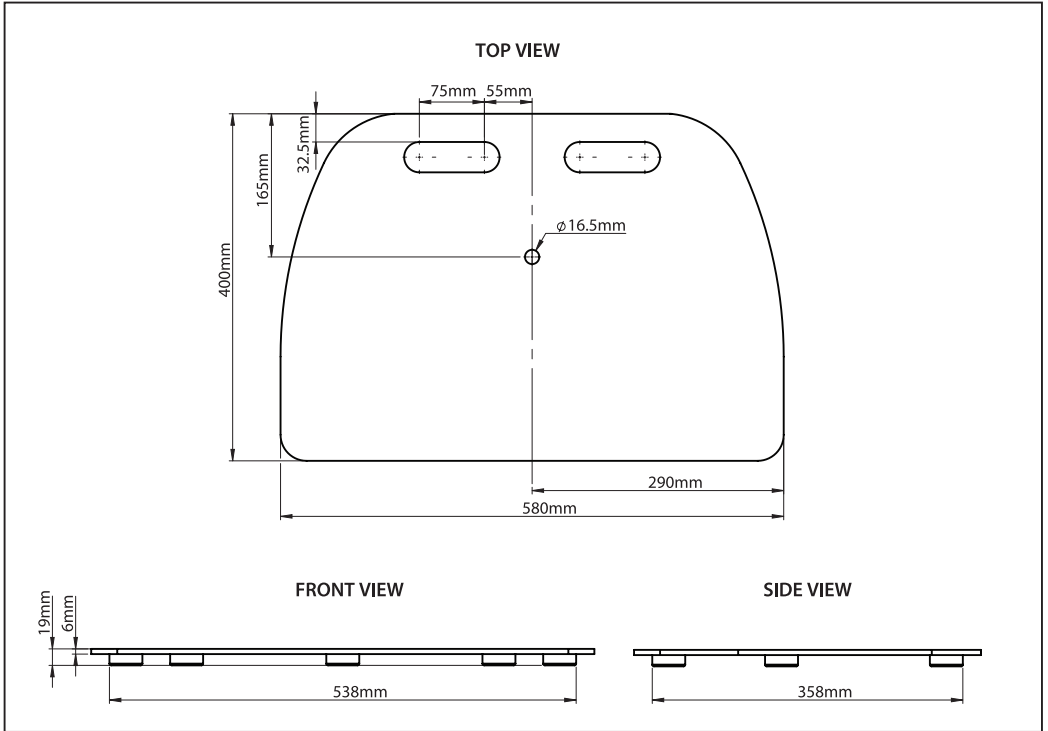

B-TECH AV MOUNTS

BT4000

SMALL FLOOR BASE

USE WITH A BT4111 OR A BT4116 POLE

PRODUCT DIMENSIONS

CONTACT:
info@btechavmounts.com

©2021 B-Tech International Design & Manufacturing Ltd. All rights reserved.
B-Tech AV Mounts is a division of B-Tech International Design & Manufacturing Ltd.
B-Tech AV Mounts and the B-Tech logo are registered trade marks.
All other brands and product names are trademarks of their respective owners.
Photographs are for illustrative purposes only. E&OE.

AMA-BT4000-V2-0521-45 MADE IN VIETNAM