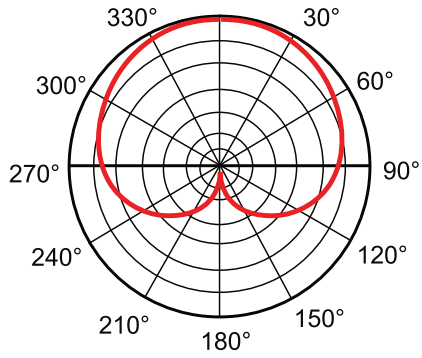

Product Features:

Dimensions		19 x 388 mm (Ø x L) (CMX215/30)
		19 x 538 mm (Ø x L) (CMX215/45)
		19 x 638 mm (Ø x L) (CMX215/55)
Weight		0.070 kg
Colours		Black
Accessories	Included	Windscreen (MWS200/B)
	Optional	APM base
		CMA350 microphone shock mount

Variants:

- CMX215/30 - 30 cm version
- CMX215/45 - 45 cm version
- CMX215/55 - 55 cm version

Shipping & Ordering:

Packaging

Cardboard box

Polar pattern:

Cardioid Polar Pattern